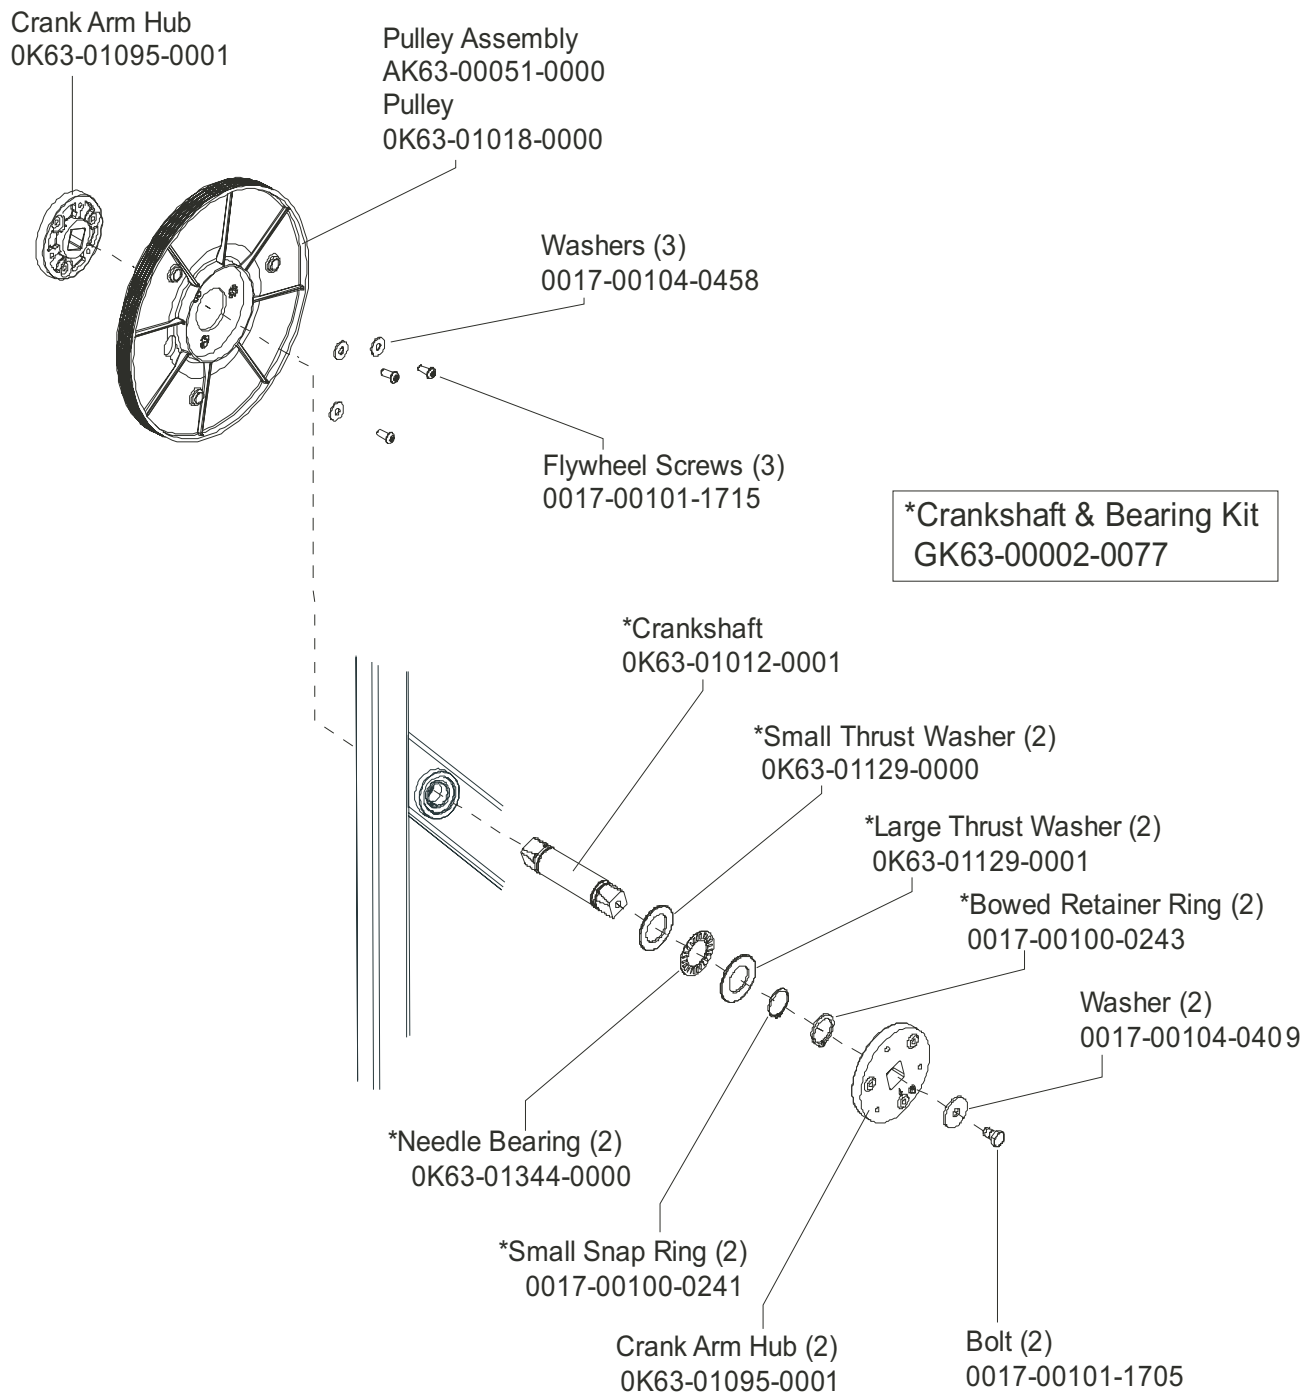

Description	Part No.
OPERATION MANUAL	M051-00K39-A167
POWER OPTION KIT 120V	GK39-00002-0002
POWER OPTION KIT 240/50V UK	GK39-00002-0004
POWER OPTION KIT 240V+AUS	GK39-00002-0005
POWER OPTION KIT 230/50V CON	GK39-00002-0006
HARDWARE BAG	GK39-00002-0008
TOUCH UP PAINT: SPRAY CAN .5 OZ BOTTLE W/APPLICATOR .33 OZ PEN	0017-00008-0204 0017-00008-0205 0017-00008-0206
SERVICE MANUAL	M051-00K39-A012

Resistor Assembly  
AK39-00020-0001

Power Control Board Assembly  
AK39-00022-0001

Alternator w/Pulley Assembly  
AK63-00093-0000

Alternator Pulley  
0K61-02500-0001

Alternator  
0017-00009-0841

Locking Nut  
0017-00103-0117

Washer  
0017-00104-0044

Bolt  
0017-00101-0956

Intermediate Shaft and Bearing  
Assembly GK63-00002-0007

Idler Bracket Assembly  
AK63-00021-0000

Locking Assembly  
AK51-00053-0001

Cable Coax - AK32-00020-0001  
Cable Power Ext - AK32-00078-0001